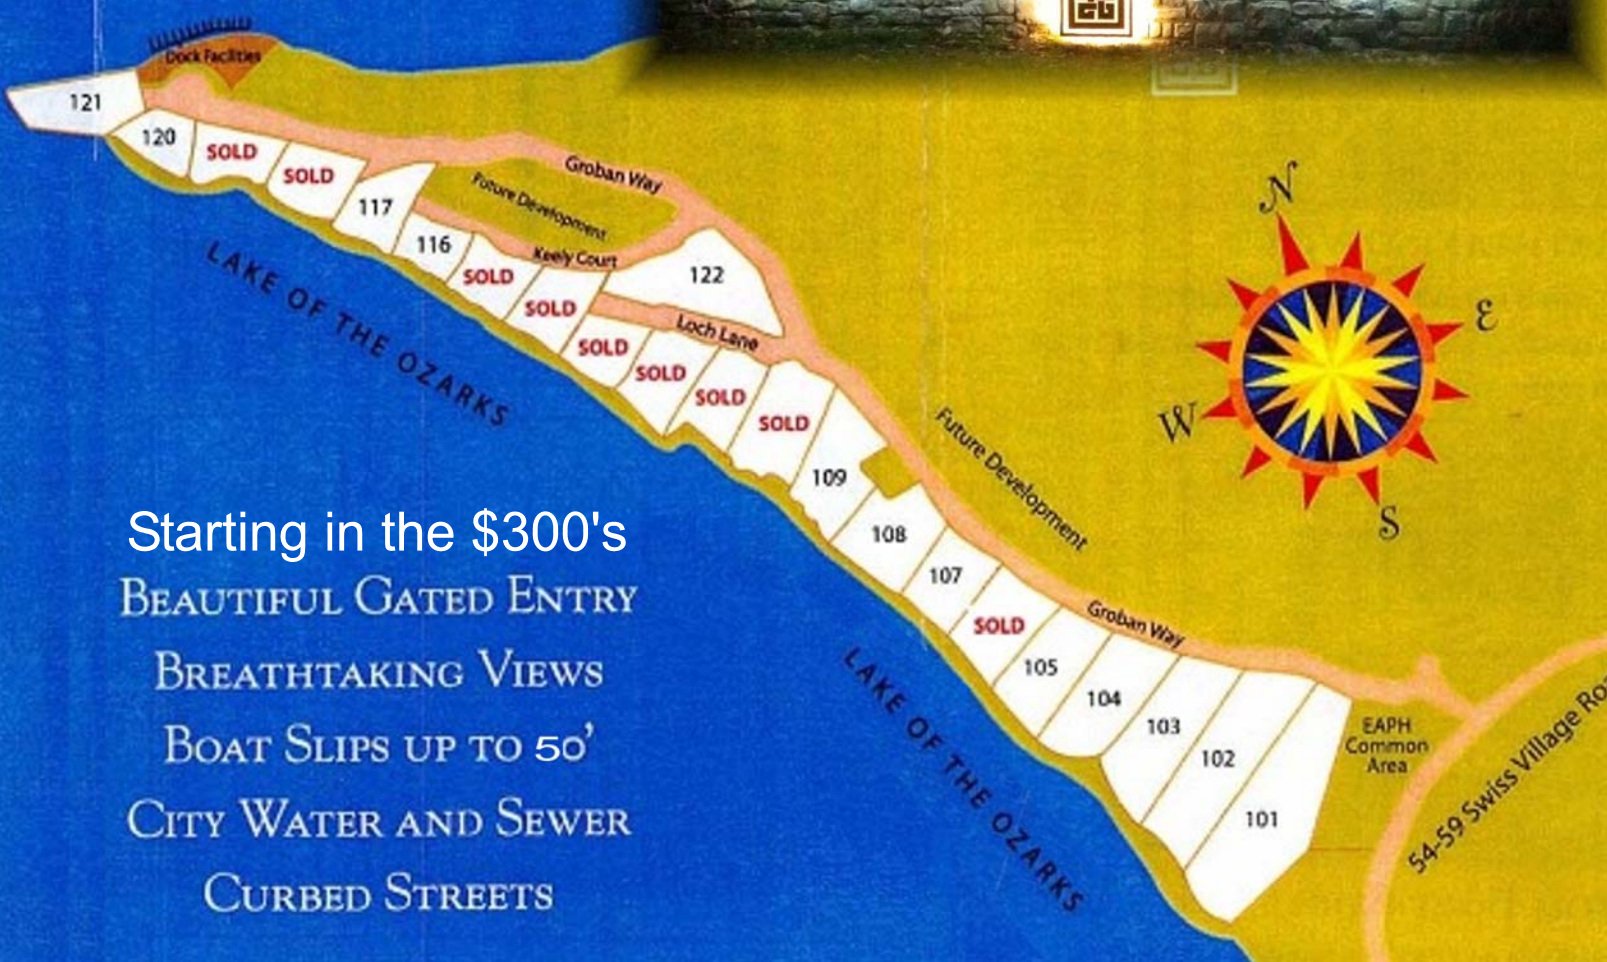

PALISADES | HIGHLANDS

LAKE OF THE OZARKS

Starting in the \$300's
BEAUTIFUL GATED ENTRY
BREATHTAKING VIEWS
BOAT SLIPS UP TO 50'
CITY WATER AND SEWER
CURBED STREETS

Call for more information

C. Michael
ELLIOTT
& Associates